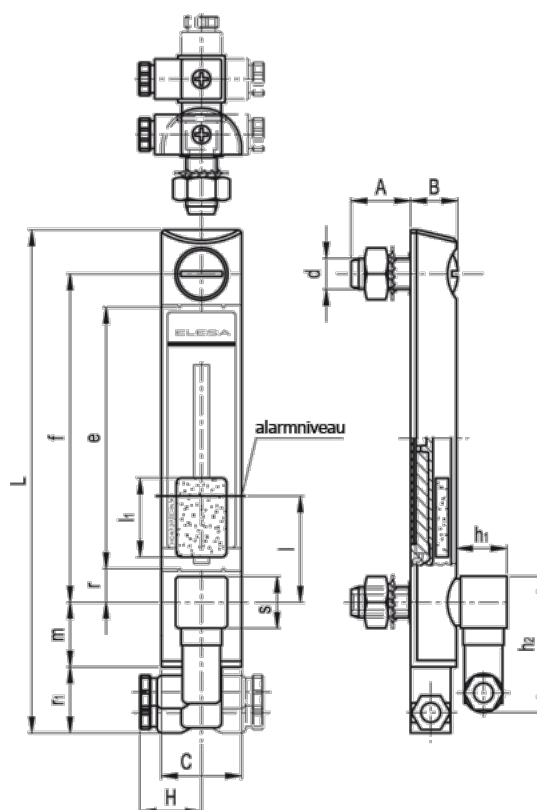

Article number: 2311011157

Description: E+G Column level indicator
HCX.127-E-STL-N.C.-M12

Measures

A = 23	h2 = 54
B = 18	l = 50
C = 31	L = 195
d = M12	l1 = 40
e = 101	m = 25
f = 127	r = 13
H = 27	r1 = 26
h1 = 21	s = 22x22

Weight (g) = 236